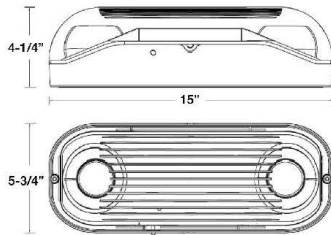

EW-16

TECHNICAL SPECIFICATIONS:

- :: High impact thermo-plastic emergency light with polycarbonate cover available in Wet location with seamless silicon gasket
- :: Two fully adjustable 7-watt MR16 halogen lamp heads for safe egress
- :: Improved beam control for increased spacing and illumination
- :: Dual voltage: 120/277
- :: Operating temperature: 20-50°C
- :: 6V maintenance-free lead acid rechargeable battery for long life
- :: Low profile compact design, available in white, gray or black housing
- :: 90-minute rated with push style test switch and red indicator light
- :: Mounting: wall mounting with KO's in back plate
- :: UL-listed for wet locations, meets UL924, NFPA 101 Life Safety Code (Only for EW-16-WP)

EW-16-WP

TECHNICAL SPECIFICATIONS:

- :: High impact thermo-plastic emergency light with polycarbonate cover available in Wet location with seamless silicon gasket
- :: Two fully adjustable 7-watt MR16 halogen lamp heads for safe egress
- :: Improved beam control for increased spacing and illumination
- :: Dual voltage: 120/277
- :: Operating temperature: 20-50°C
- :: 6V maintenance-free lead acid rechargeable battery for long life
- :: Low profile compact design, available in white, gray or black housing
- :: 90-minute rated with push style test switch and red indicator light
- :: Mounting: wall mounting with KO's in back plate
- :: UL-listed for wet locations, meets UL924, NFPA 101 Life Safety Code (Only for EW-16-WP)