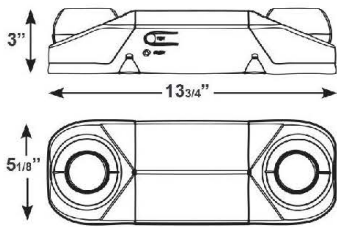

EW-16

TECHNICAL SPECIFICATIONS:

- :: High impact thermo-plastic emergency light with polycarbonate cover available in Wet location with seamless silicon gasket
- :: Two fully adjustable 7-watt MR16 halogen lamp heads for safe egress
- :: Improved beam control for increased spacing and illumination
- :: Dual voltage: 120/277
- :: Operating temperature: 20-50°C
- :: 6V maintenance-free lead acid rechargeable battery for long life
- :: Low profile compact design, available in white, gray or black housing
- :: 90-minute rated with push style test switch and red indicator light
- :: Mounting: wall mounting with KO's in back plate
- :: UL-listed for wet locations, meets UL924, NFPA 101 Life Safety Code (Only for EW-16-WP)

EW-16-WP

TECHNICAL SPECIFICATIONS:

- :: High impact thermo-plastic emergency light with polycarbonate cover available in Wet location with seamless silicon gasket
- :: Two fully adjustable 7-watt MR16 halogen lamp heads for safe egress
- :: Improved beam control for increased spacing and illumination
- :: Dual voltage: 120/277
- :: Operating temperature: 20-50°C
- :: 6V maintenance-free lead acid rechargeable battery for long life
- :: Low profile compact design, available in white, gray or black housing
- :: 90-minute rated with push style test switch and red indicator light
- :: Mounting: wall mounting with KO's in back plate
- :: UL-listed for wet locations, meets UL924, NFPA 101 Life Safety Code (Only for EW-16-WP)